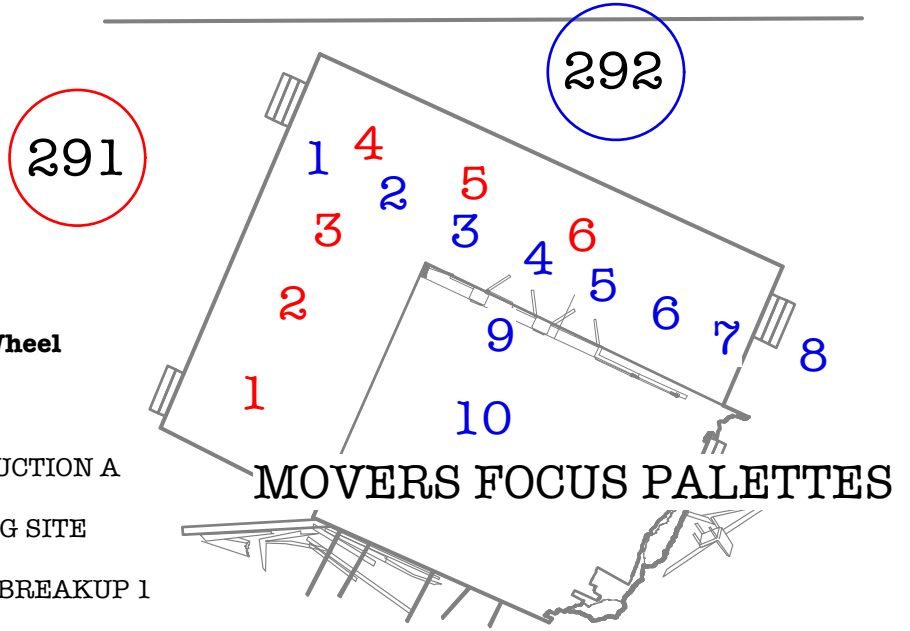

Aimee and Jaguar MAGIC SHEET 1/16

LD: Jessica Harpenau

205 2
0
204 6

- SEARCH 200
- FIRE 298
- HAZE 299

- UPSTAIRS 286

Rotating Wheel

1. LIMBO
2. CONSTRUCTION A
3. BUILDING SITE
4. LINEAR BREAKUP 1
5. OPEN FOLIAGE

Static Wheel

1. LEAF BREAKUP
2. STAR BREAKUP NATURAL