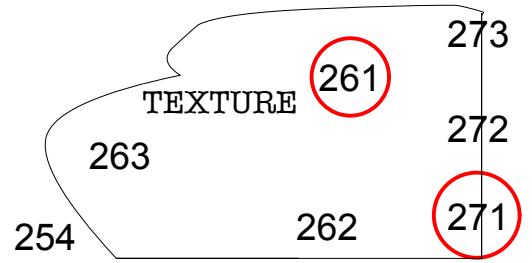

Aimee and Jaguar MAGIC SHEET 1/16

LD: Jessica Harpenau

205 2
0
204 6

- SEARCH 200
- FIRE 298
- HAZE 299

- UPSTAIRS 286

Rotating Wheel

1. LIMBO
2. CONSTRUCTION A
3. BUILDING SITE
4. LINEAR BREAKUP 1
5. OPEN FOLIAGE

Static Wheel

1. LEAF BREAKUP
2. STAR BREAKUP NATURAL