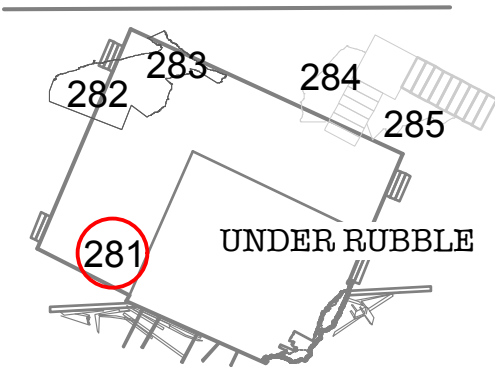

Aimee and Jaguar MAGIC SHEET 1/16

LD: Jessica Harpenau

205 2
0
204 6

- SEARCH 200
- FIRE 298
- HAZE 299

- UPSTAIRS 286

Rotating Wheel

1. LIMBO
2. CONSTRUCTION A
3. BUILDING SITE
4. LINEAR BREAKUP 1
5. OPEN FOLIAGE