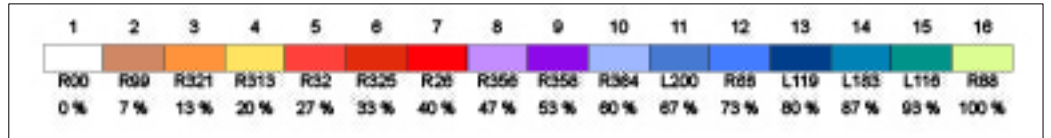

Aimee and Jaguar MAGIC SHEET 1/16

LD: Jessica Harpenau

205 2
0
204 6

- SEARCH 200
- FIRE 298
- HAZE 299

- UPSTAIRS 286

Rotating Wheel

1. LIMBO
2. CONSTRUCTION A
3. BUILDING SITE
4. LINEAR BREAKUP 1
5. OPEN FOLIAGE

Static Wheel

1. LEAF BREAKUP
2. STAR BREAKUP NATURAL